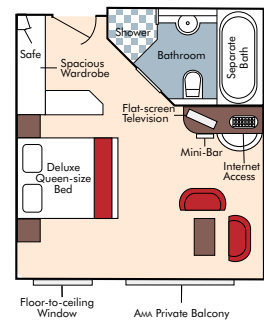

### TECHNICAL DATA

- MS AMADOLCE – Launched 2009
- MS AMALYRA – Launched 2009
- MS AMADANTE – Launched 2008
- MS AMACELLO – Launched 2008
- MS AMALEGRO – Launched 2007
- MS AMADAGIO – Launched 2006
- Length: 110 m • Width: 11.4 m
- Suites: 75 • Max. Passengers: 148
- Crew: 43 • Home Port: Basel

#### PIANO DECK

No elevator access

- Cat. D** Twin Window
- Cat. E** Twin Window

Please note deck and suite plans are indicative only and may vary from ship to ship.

Floor plan of a  
Twin Window Suite  
Categories: E and D  
**170 square feet/  
15.8 square metres**

Floor plan of an  
AMA Private Balcony Suite  
Categories: C, B and A  
**170 square feet/  
15.8 square metres**

Floor plan of an  
Owner's Suite  
Category: Owner's Suite  
**255 square feet/  
23.7 square metres**