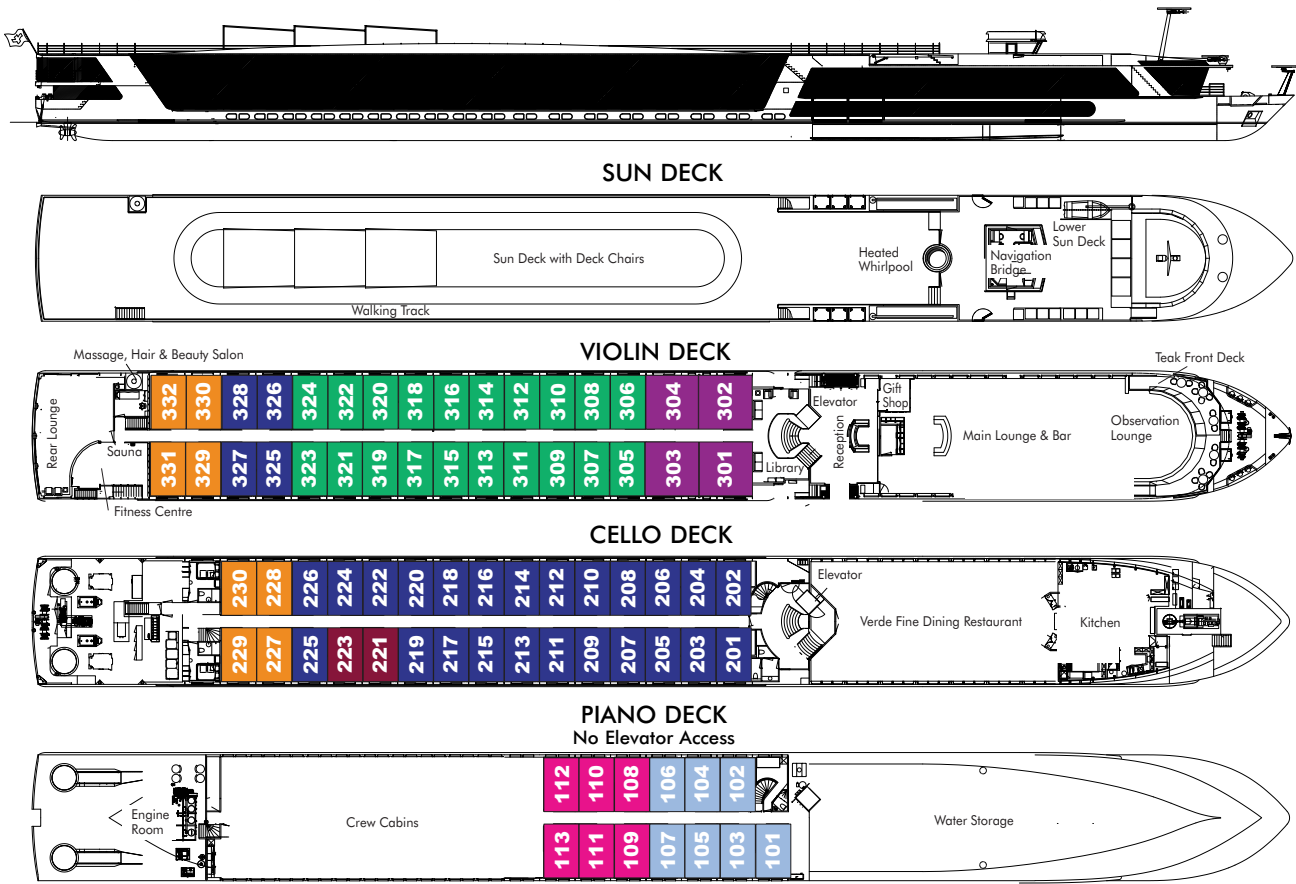

# Deck Plans

## Aria Class Ships

### TECHNICAL DATA

- MS AMADOLCE – Launched 2009
- MS AMALYRA – Launched 2009
- MS AMADANTE – Launched 2008
- MS AMACELLO – Launched 2008
- MS AMALEGRO – Launched 2007
- MS AMADAGIO – Launched 2006
- Length: 110 m • Width: 11.4 m
- Suites: 75 • Max. Passengers: 148
- Crew: 43 • Home Port: Basel

#### PIANO DECK

No elevator access

- Cat. D** Twin Window
- Cat. E** Twin Window

Please note deck and suite plans are indicative only and may vary from ship to ship.

Floor plan of a  
Twin Window Suite  
Categories: E and D  
**170 square feet/  
15.8 square metres**