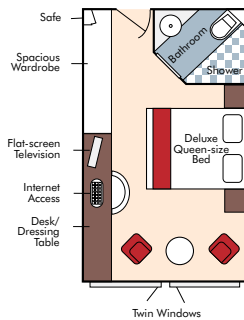

#### CELLO DECK

- Cat. B** AMA Private Balcony
- Cat. C** AMA Private Balcony
- Single** AMA Private Balcony

#### PIANO DECK

No elevator access

- Cat. D** Twin Window
- Cat. E** Twin Window

Please note deck and suite plans are indicative only and may vary from ship to ship.

Floor plan of a  
Twin Window Suite  
Categories: E and D  
**170 square feet/  
15.8 square metres**