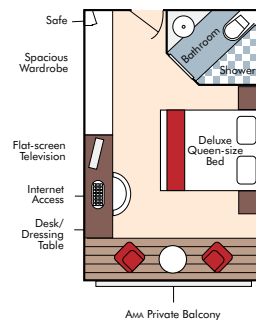

#### PIANO DECK

No elevator access

- Cat. D** Twin Window
- Cat. E** Twin Window

Please note deck and suite plans are indicative only and may vary from ship to ship.

Floor plan of a  
Twin Window Suite  
Categories: E and D  
**170 square feet/  
15.8 square metres**